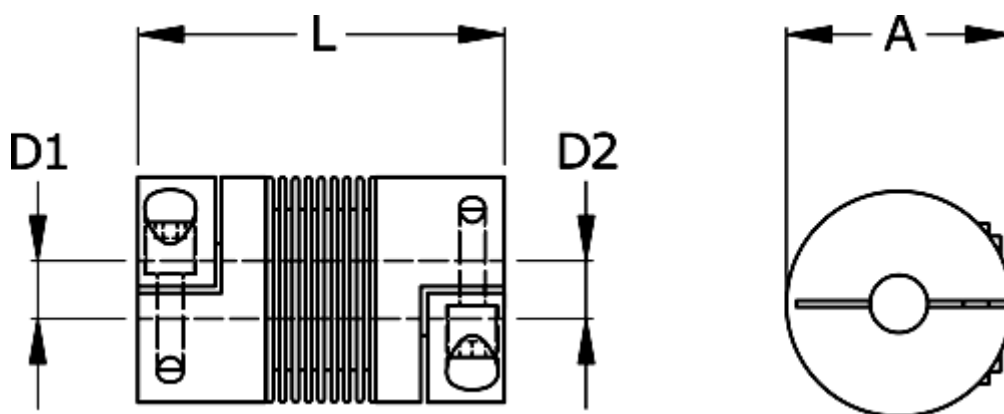

# Data Sheet

Article number: 3330201000470606

Description: Bellow coupling type 2 size100  
Length 47 mm, bore 6/6 mm

## Measures

A	= 40.5
D1	= 6
D2	= 6
L	= 47
Nom. torque NM (Tkn)	= 10